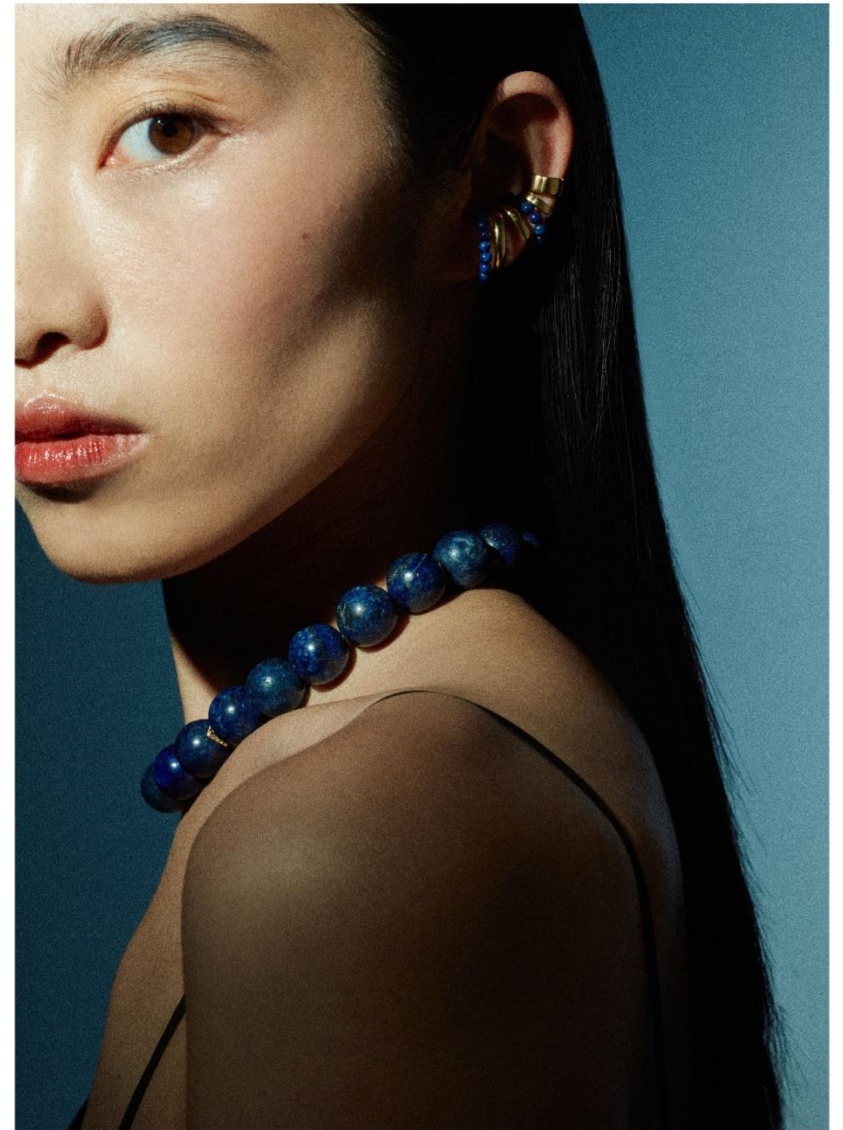

*Midnight Lapis Necklace
Midnight Lapis Earcuff/Ring
L'ego Small Cuff slim & wide*