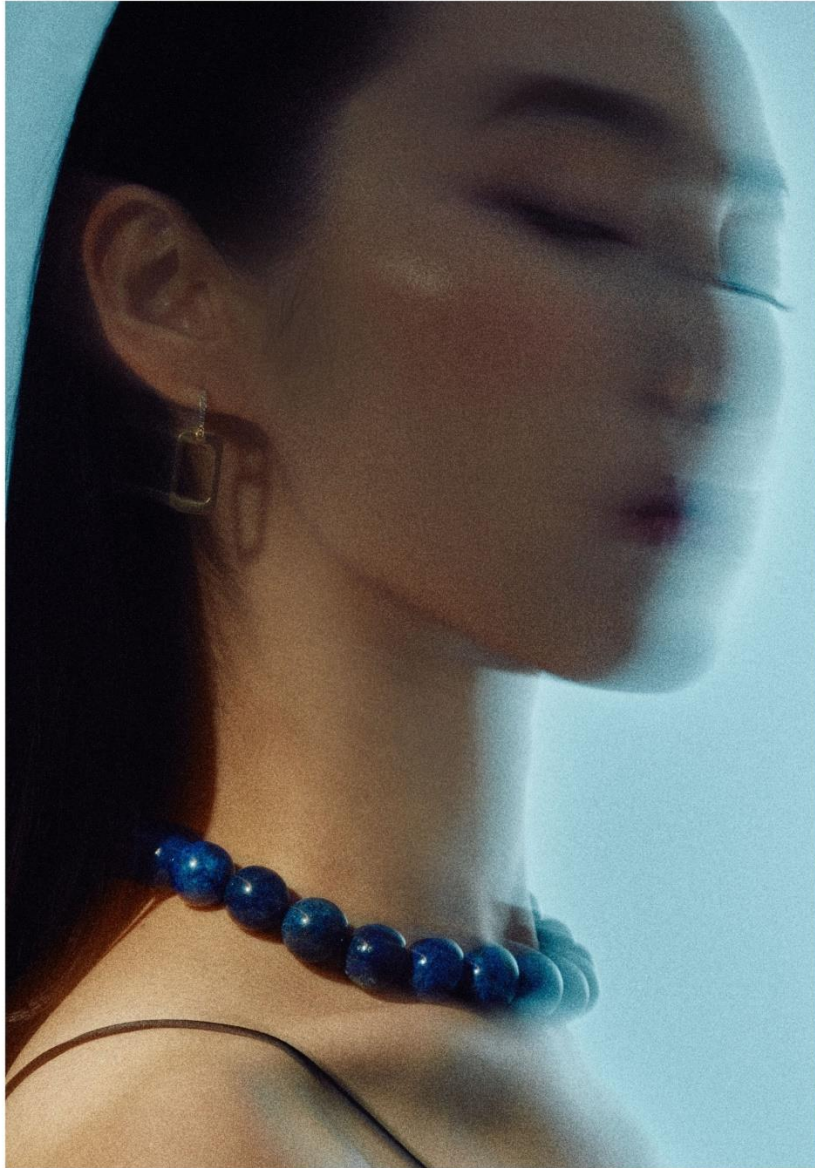

*Midnight Lapis Necklace
Small Rina Hoops*