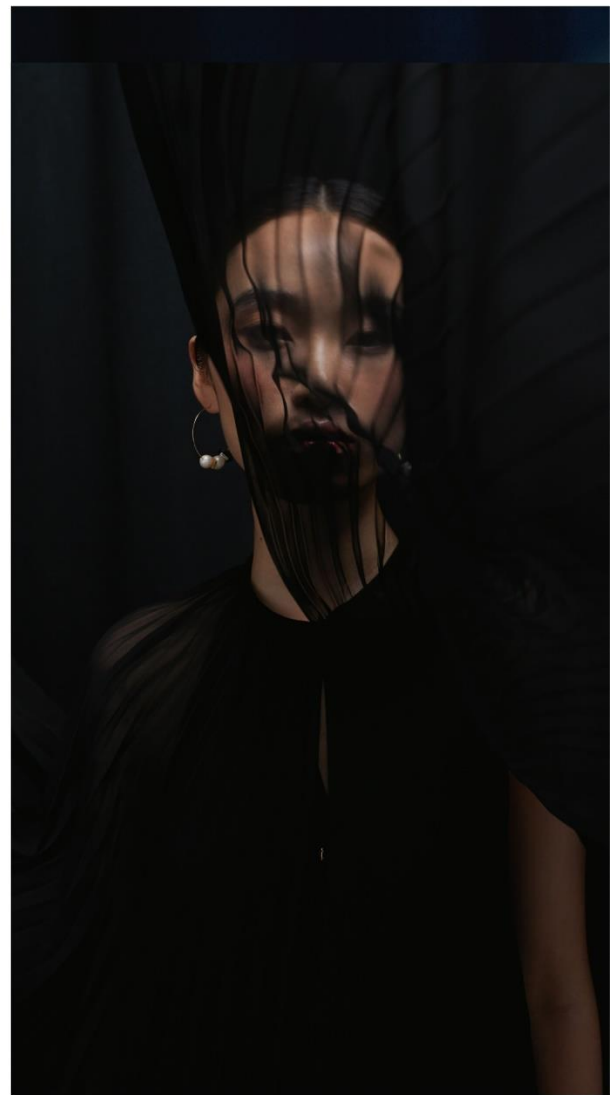

Temptation Hoops