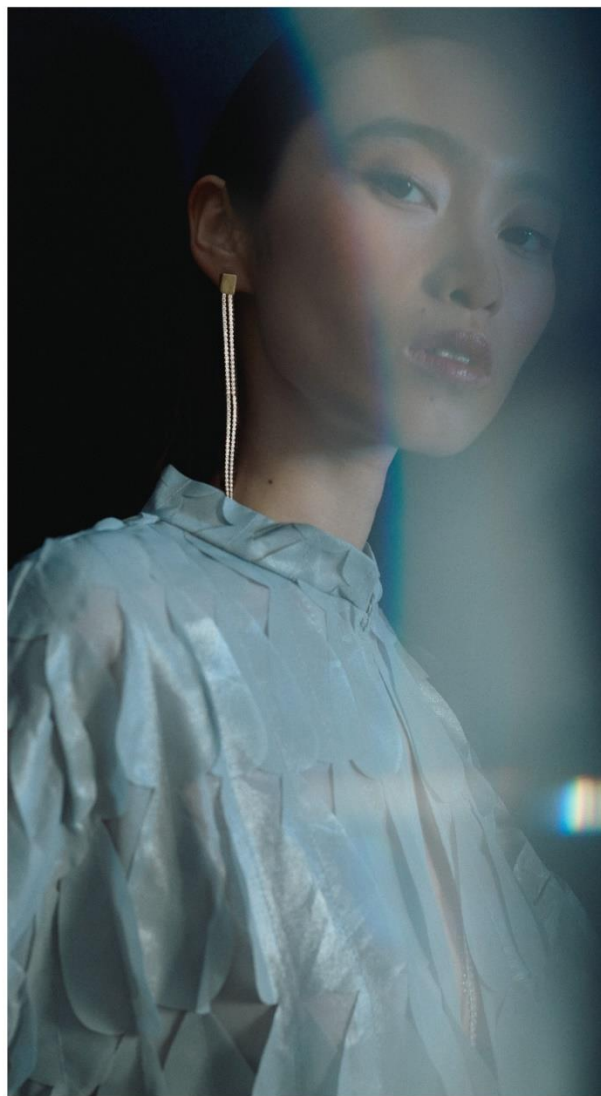

A woman with long dark hair, wearing a dark, shimmering, possibly sequined dress, stands in a blue, ethereal environment. A bright, glowing light beam or lens flare cuts across the upper portion of the image, partially obscuring her face. The overall mood is dreamlike and mysterious.

Talismanic Bar - Charms Edition

*Eye Charm Pearl Cord
The Forgotten Memories
Choker*

*Small Silk Cord Necklace
Mini Eye Tag Figaro Chain Necklace
Charm & Spiral Tag Diamond Chain Necklaces*

*Eye Charm Pearl Cord
Small Sun Necklace*