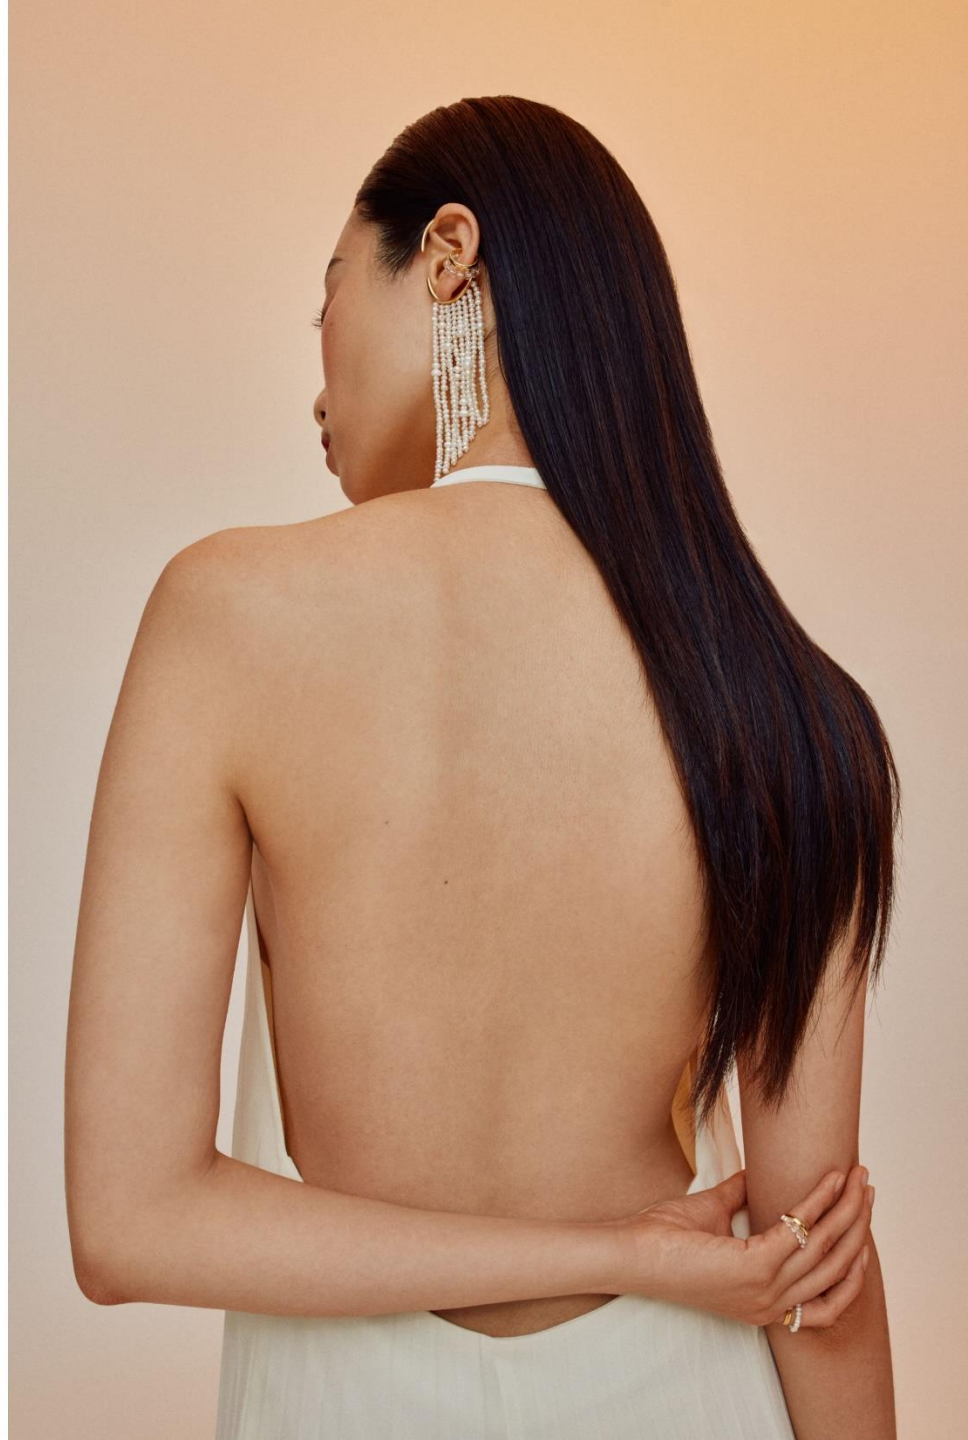

A woman with long dark hair, wearing a dark, shimmering, possibly sequined dress, stands in a blue, ethereal environment. A bright, glowing light beam or lens flare cuts across the upper portion of the image, partially obscuring her face. The overall mood is dreamlike and mysterious.

Edgar Allan Poe

*Lili Pearl Anklet
Dream Pearl Rings
Lili Pearl Long Necklace*

Lili Pearl Long Necklace

Talismanic Bar - Charms Edition

Big Eye Earrings

Tina Hoops
Icy Pearl Necklace
Crystellina Necklace
Divine Hug Cuff Bracelet

*Icy Pearl Necklace
Crystellina Necklacet*

Small Rina Hoops
Dream Pearl Earcuff

Everlast Pearl Necklace

Everlast Pearl Necklace

*Dona Cellular Bracelets
Divine Hug Rings*

*Dona Cellular Bracelets
Divine Hug Rings
Silva Ring
Mini Eye tag Ring*

Lollipop Eye Pearl Hoops

*Big Rina Hoops
Crystal Ring*

Dream Pearl Ring
Crystal Ring

*Eye Charm Pearl Cord worn as a belt
Ceremonia Pearl Earcuff
Crystal Earcuff*

*Eye Charm Pearl Cord worn as a hair accessory
Dona Cellular Necklace
Eye Charm Cord*