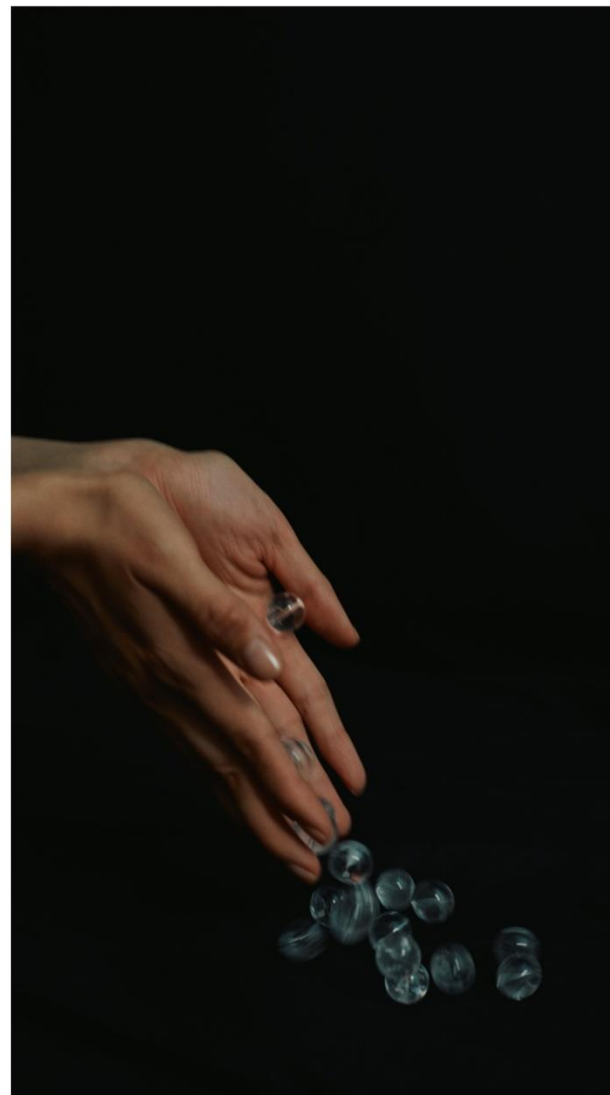

Tina Hoops
Icy Pearl Necklace
Crystellina Necklace
Divine Hug Cuff Bracelet