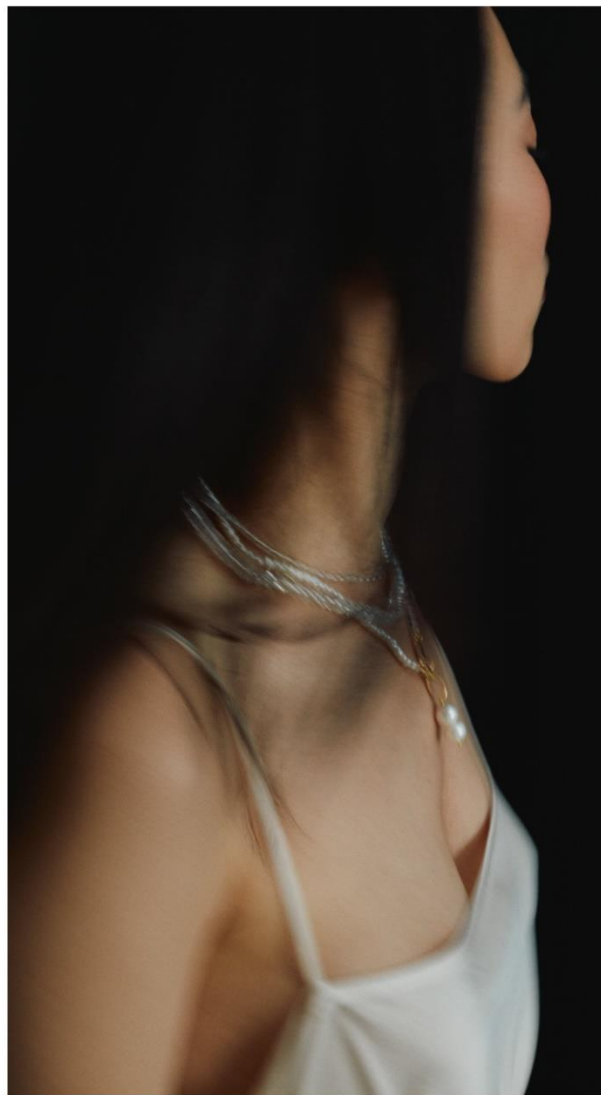

A woman with long dark hair, wearing a dark, shimmering, possibly sequined dress, stands in a blue, ethereal environment. A bright, glowing light beam or lens flare cuts across the upper portion of the image, partially obscuring her face. The overall mood is dreamlike and mysterious.

Edgar Allan Poe

*Lili Pearl Anklet
Dream Pearl Rings
Lili Pearl Long Necklace*

Lili Pearl Long Necklace

Talismanic Bar - Charms Edition

Big Eye Earrings

Tina Hoops
Icy Pearl Necklace
Crystellina Necklace
Divine Hug Cuff Bracelet